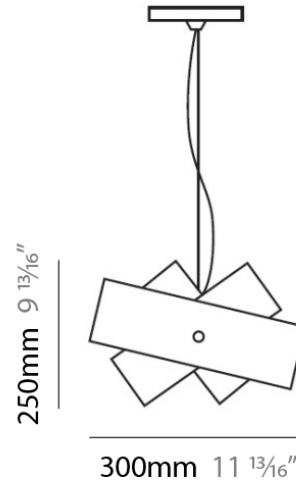

TOURBILLON SUSPENSION

D81108

GENERAL

Series: Tourbillon

Brand: Panzeri

Division: Design

Mounting Type: Suspension

Mounting Location: Ceiling

Subcategory: Pendant

PHYSICAL

Shape: Abstract

Diameter (mm): 300

Diameter (in): 11 3/4

Height (mm): 250

Height (in): 9 7/8

Max. Overall Height (mm): 2250

Max. Overall Height (in): 88 9/16

Light Distribution: Omnidirectional

Weight (kg): 4.09

Weight (lbs): 9

Diffuser: White & Orange Glass

Fixture Finish: NIC

Fixture Material: Metal

ELECTRICAL

Number of Lamps: 1

Lamp Type: LED Retrofit

Lamp Shape: G25

Bulb Included: Bulb Not Included

Total Output Wattage (W): 9

Max. Wattage Per Lamp (W): 9

Lamp Base: E26

Input Voltage (V): 120

Upon Request: 277Vac / GU24

LED

OPTICAL

RATINGS AND CERTIFICATIONS

Certified By: CSA Certified to UL and CSA Standards

IP rating: IP20

PROJECT

TYPE

NOTES

QUANTITY

DATE