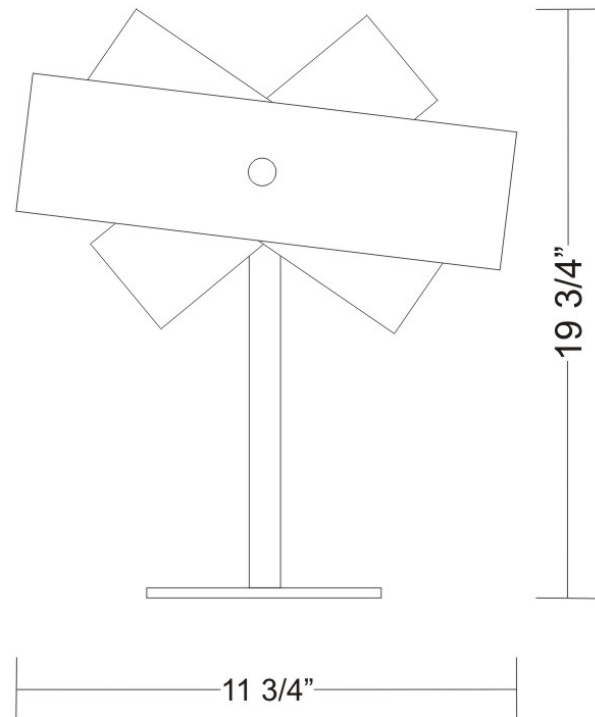

TOURBILLON PORTABLE

D84117

GENERAL

Series: Tourbillon

Brand: Panzeri

Division: Design

Mounting Type: Portable

Mounting Location: Table

Subcategory: Table

PHYSICAL

Diameter (mm): 298

Diameter (in): 11.75

Height (mm): 502

Height (in): 19 ³/₄

Diffuser: White & Black Blown Glass

Fixture Material: Metal

ELECTRICAL

Number of Lamps: 1

Lamp Type: LED Retrofit

Lamp Shape: G25

Bulb Included: Bulb Not Included

Total Output Wattage (W): 18

Max. Wattage Per Lamp (W): 18

Lamp Base: E26

Dimming: Non-Dimmable

Input Voltage (V): 120

LED

OPTICAL

RATINGS AND CERTIFICATIONS

Certified By: CSA Certified to UL and CSA Standards

IP rating: IP20