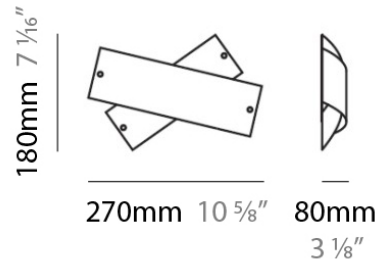

D83095

PROJECT
TYPE
NOTES
QUANTITY
DATE

GENERAL

Series: Tourbillon
Brand: Panzeri
Division: Design
Mounting Type: Surface
Mounting Location: Wall
Subcategory: Ambient

PHYSICAL

Shape: Abstract
Length (mm): 270
Length (in): 10 ⁵/₈
Height (mm): 180
Height (in): 7 ¹/₁₆
Extension (mm): 80
Extension (in): 3 ¹/₈
Light Distribution: Omnidirectional
Weight (kg): 1.23
Weight (lbs): 2.7
Diffuser: White & Red Blown Glass
Fixture Finish: NIC
Fixture Material: Glass / Aluminum

ELECTRICAL

Number of Lamps: 1
Lamp Type: LED Retrofit
Lamp Shape: T3
Bulb Included: Bulb Not Included
Total Output Wattage (W): 15
Max. Wattage Per Lamp (W): 15
Lamp Base: RSC
Input Voltage (V): 120

LED

OPTICAL

RATINGS AND CERTIFICATIONS

Certified By: CSA Certified to UL and CSA Standards
IP rating: IP20